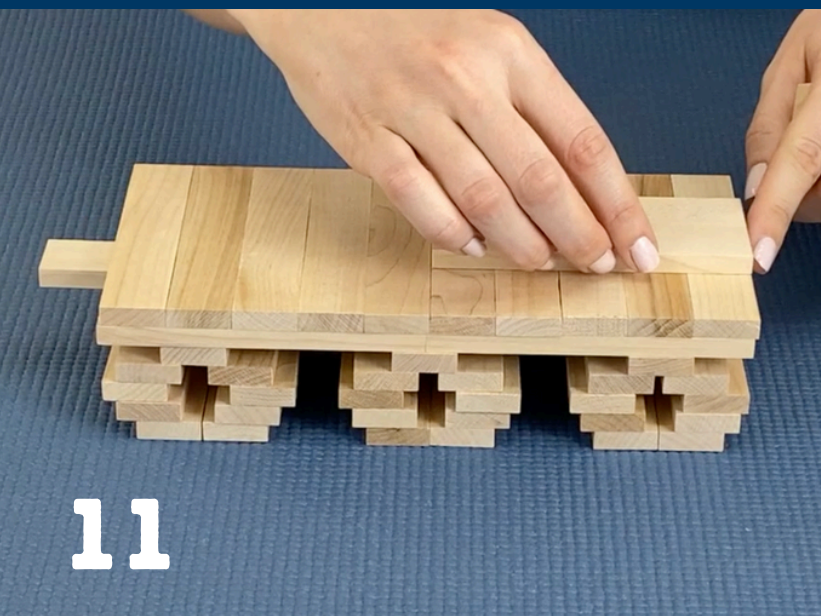

TRAIN ENGINE

73 PLANKS