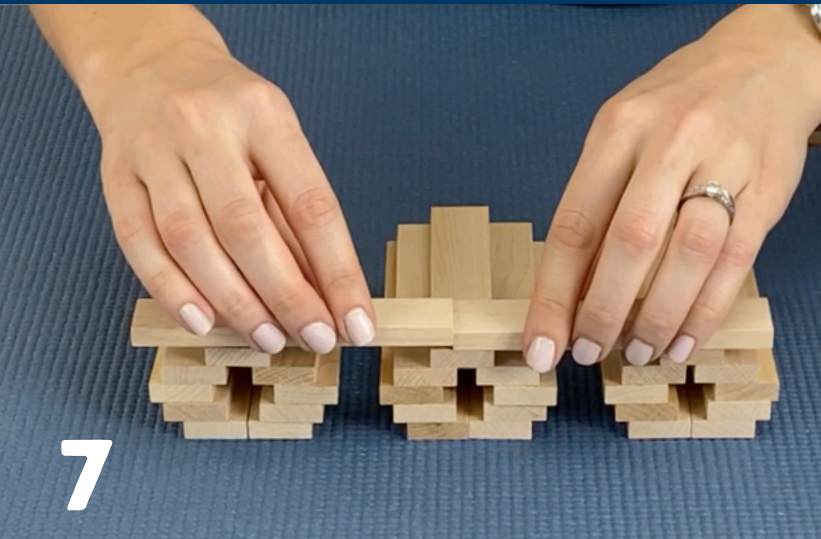

TRAIN ENGINE

73 PLANKS